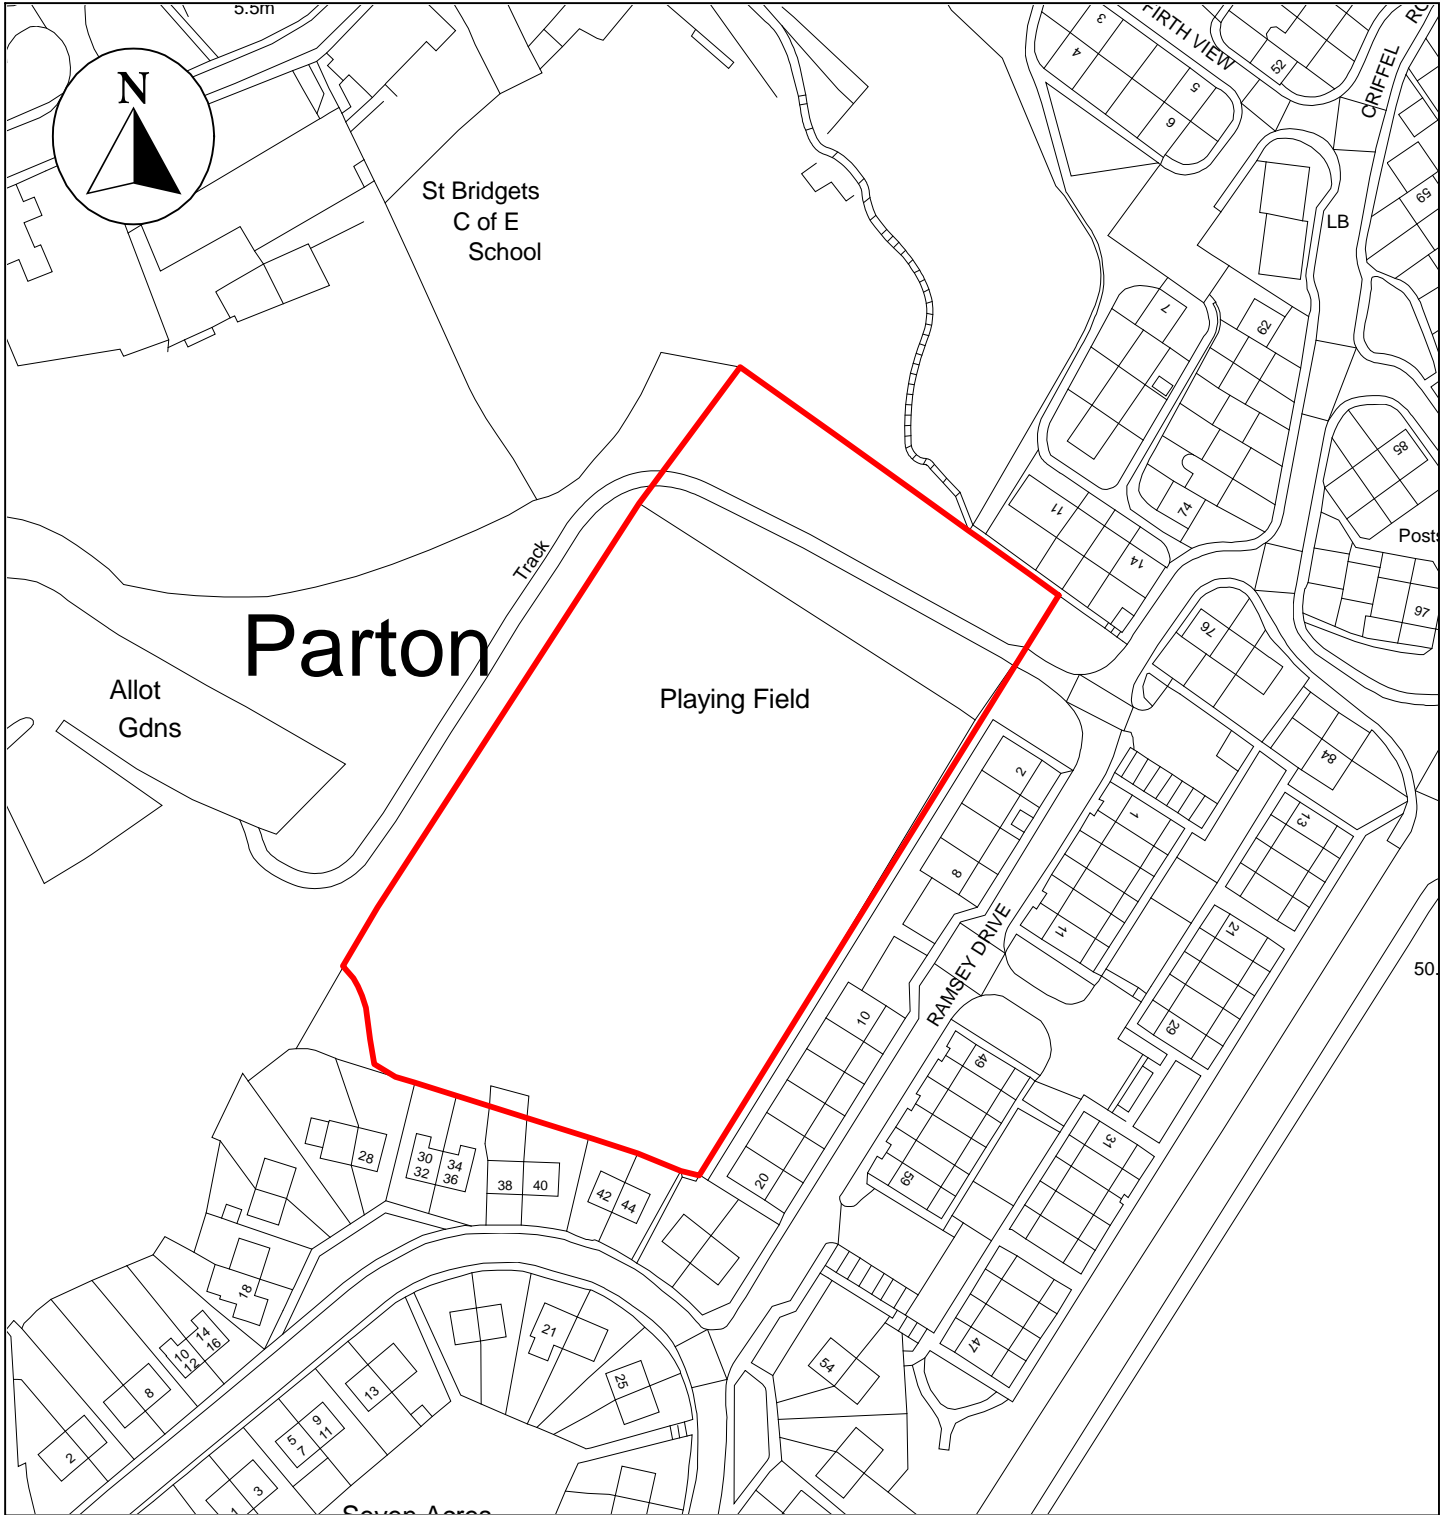

# Public Space Protection Order Cumberland Council 2024

ANTI-SOCIAL BEHAVIOUR CRIME AND  
POLICING ACT 2014

**Land at Ramsey Drive, Parton, Whitehaven CA28 6RE**

Neighbourhoods  
Education and Enforcement  
Allerdale House  
Workington  
CA14 3YJ

Scale: 1 : 1,500  
Date: February 2024

©crown copyright database rights 2024  
ordnance survey AC0000861732